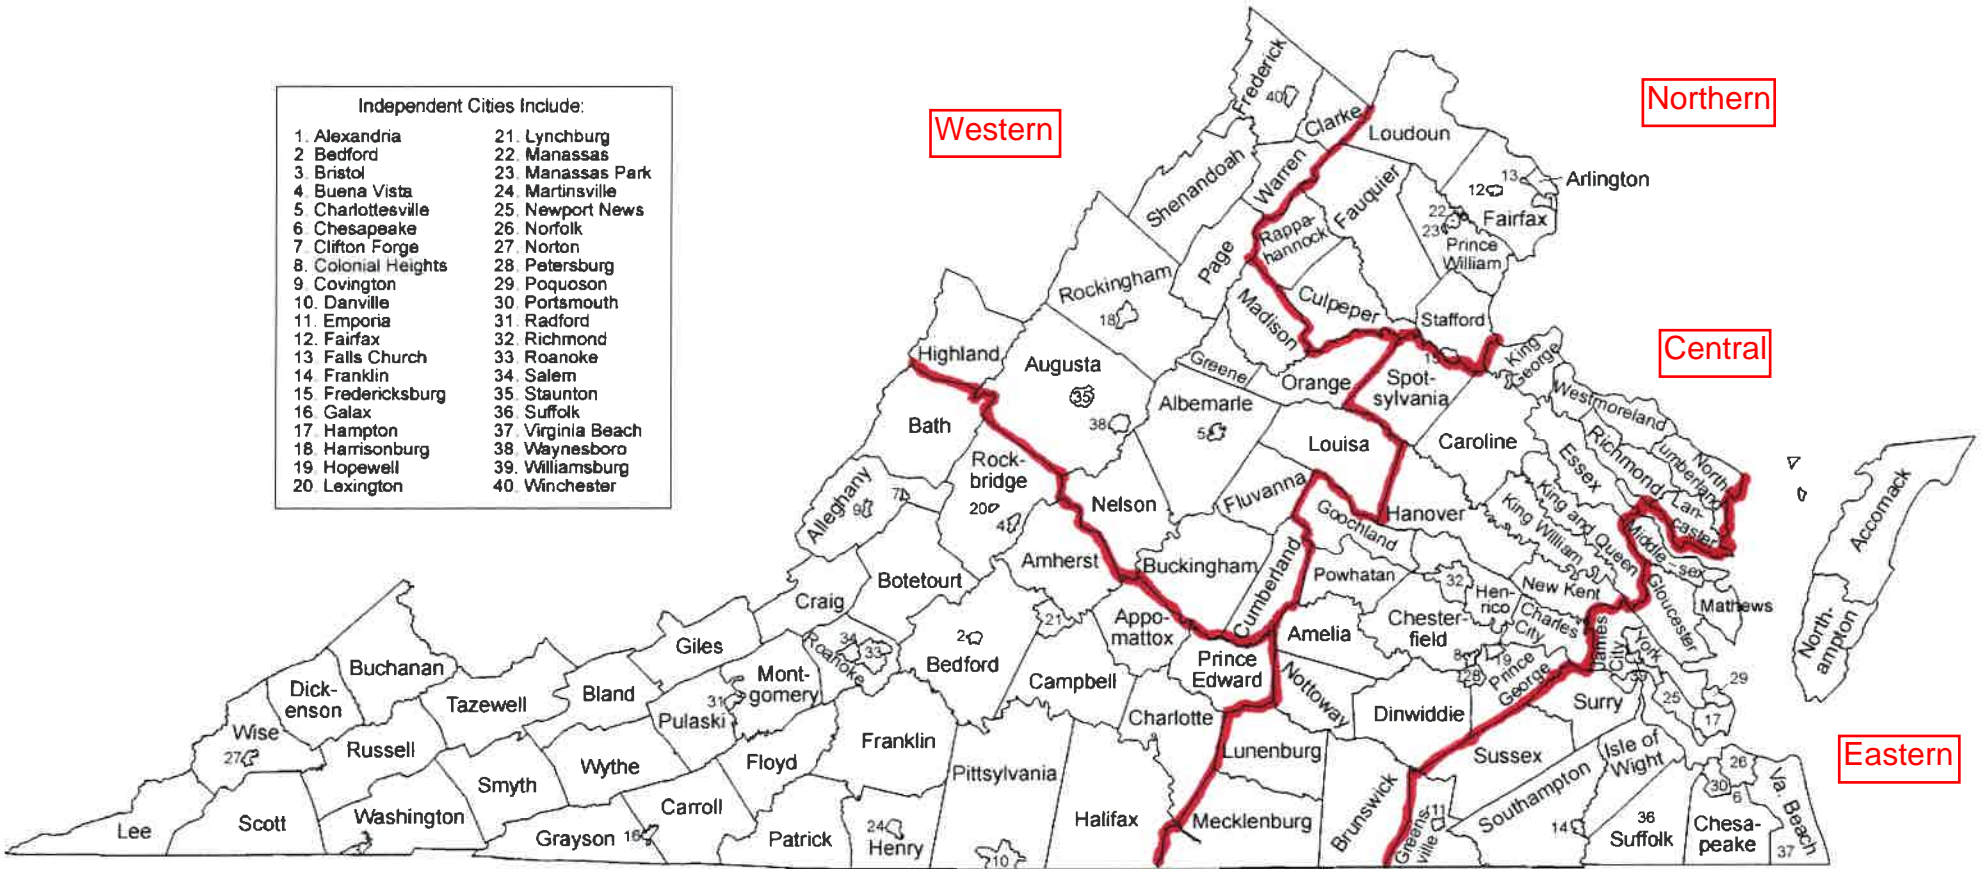

Virginia Recreation and Park Society

Service Area Boundaries

Independent Cities Include:

1. Alexandria	21. Lynchburg
2. Bedford	22. Manassas
3. Bristol	23. Manassas Park
4. Buena Vista	24. Martinsville
5. Charlottesville	25. Newport News
6. Chesapeake	26. Norfolk
7. Clifton Forge	27. Norton
8. Colonial Heights	28. Petersburg
9. Covington	29. Poquoson
10. Danville	30. Portsmouth
11. Emporia	31. Radford
12. Fairfax	32. Richmond
13. Falls Church	33. Roanoke
14. Franklin	34. Salem
15. Fredericksburg	35. Staunton
16. Galax	36. Suffolk
17. Hampton	37. Virginia Beach
18. Harrisonburg	38. Waynesboro
19. Hopewell	39. Williamsburg
20. Lexington	40. Winchester